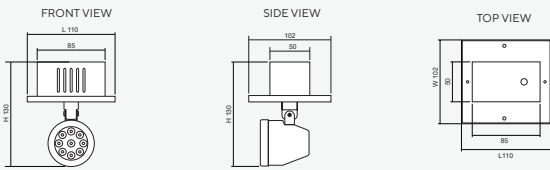

### Recessed Ceiling Mounted (R)

Dimensions (mm)

### Surface Ceiling Mounted (C)

Dimensions (mm)

### Surface Wall Mounted (W)

Dimensions (mm)

### Technical Specifications

Operating Temperature	10 to 50°C
Input Voltage	12VDC
LED Lamp Power	9W
Luminous Intensity	810 lm
Bulb Type	LED MR16
Base	GU5.3
Color Temperature	Warm White (3000K ± 250K) Daylight (6000K ± 250K)
Color Rendering Index	>80
Lamp Life Time	50,000 Hrs
Rated Beam Angle	50Deg
Degree of Protection	IP20
Dimension LxWxH	- Recessed Ceiling 110 x 102 x 130 mm - Surface Ceiling 90 x 85 x 125 mm - Surface Wall 90 x 76 x 155 mm
Material	Electro-galvanized steel sheet 1mm. thick with epoxy powder coating
Weight	- Recessed Ceiling 0.44 Kg - Surface Ceiling 0.36 Kg - Surface Wall 0.38 Kg
Hole cut LxW	- Recessed Ceiling L90 x W55 mm - Surface Ceiling - - Surface Wall -
Mounted	Recessed/ Surface Ceiling/ Surface Wall