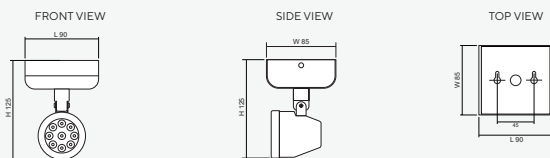

### Recessed Ceiling Mounted (R)

Dimensions (mm)

### Surface Ceiling Mounted (C)

Dimensions (mm)

### Surface Wall Mounted (W)

Dimensions (mm)

### Technical Specifications

Operating Temperature	10 to 50°C
Input Voltage	220 - 240VAC/ 50Hz
LED Lamp Power	12W
Luminous Intensity	1,080 lm
Bulb Type	LED MR16
Base	GU5.3
Color Temperature	Warm White (3000K ± 250K) Daylight (6000K ± 250K)
Color Rendering Index	>80
Lamp Life Time	50,000 Hrs
Rated Beam Angle	50Deg
Degree of Protection	IP20
Dimension LxWxH	- Recessed Ceiling 110 x 102 x 130 mm - Surface Ceiling 90 x 85 x 125 mm - Surface Wall 90 x 76 x 155 mm
Material	Electro-galvanized steel sheet 1mm. thick with epoxy powder coating
Weight	- Recessed Ceiling 0.44 Kg - Surface Ceiling 0.36 Kg - Surface Wall 0.38 Kg
Hole cut LxW	- Recessed Ceiling L90 x W55 mm - Surface Ceiling - - Surface Wall -
Mounted	Recessed/ Surface Ceiling/ Surface Wall