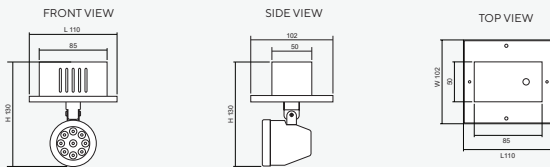

### Recessed Ceiling Mounted (R)

Dimensions (mm)

### Surface Ceiling Mounted (C)

Dimensions (mm)

### Surface Wall Mounted (W)

Dimensions (mm)

### Technical Specifications

Operating Temperature	10 to 50°C
Input Voltage	220 - 240VAC/ 50Hz
LED Lamp Power	12W
Luminous Intensity	1,080 lm
Bulb Type	LED MR16
Base	GU5.3
Color Temperature	Warm White (3000K ± 250K) Daylight (6000K ± 250K)
Color Rendering Index	>80
Lamp Life Time	50,000 Hrs
Rated Beam Angle	50Deg
Degree of Protection	IP20
Dimension LxWxH	- Recessed Ceiling 110 x 102 x 130 mm - Surface Ceiling 90 x 85 x 125 mm - Surface Wall 90 x 76 x 155 mm
Material	Electro-galvanized steel sheet 1mm. thick with epoxy powder coating
Weight	- Recessed Ceiling 0.44 Kg - Surface Ceiling 0.36 Kg - Surface Wall 0.38 Kg
Hole cut LxW	- Recessed Ceiling L90 x W55 mm - Surface Ceiling - - Surface Wall -
Mounted	Recessed/ Surface Ceiling/ Surface Wall