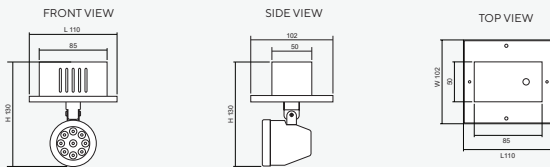

### Recessed Ceiling Mounted (R)

Dimensions (mm)

### Surface Ceiling Mounted (C)

Dimensions (mm)

### Surface Wall Mounted (W)

Dimensions (mm)

### Technical Specifications

Operating Temperature	10 to 50°C
Input Voltage	24VDC
LED Lamp Power	9W
Luminous Intensity	810 lm
Bulb Type	LED MR16
Base	GU5.3
Color Temperature	Warm White (3000K ± 250K) Daylight (6000K ± 250K)
Color Rendering Index	>80
Lamp Life Time	50,000 Hrs
Rated Beam Angle	50Deg
Degree of Protection	IP20
Dimension LxWxH	- Recessed Ceiling 110 x 102 x 130 mm - Surface Ceiling 90 x 85 x 125 mm - Surface Wall 90 x 76 x 155 mm
Material	Electro-galvanized steel sheet 1mm. thick with epoxy powder coating
Weight	- Recessed Ceiling 0.44 Kg - Surface Ceiling 0.36 Kg - Surface Wall 0.38 Kg
Hole cut LxW	- Recessed Ceiling L90 x W55 mm - Surface Ceiling - - Surface Wall -
Mounted	Recessed/ Surface Ceiling/ Surface Wall