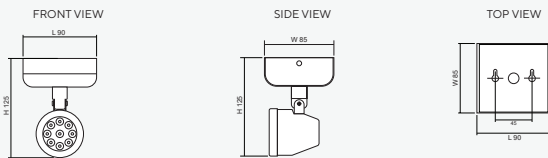

### Recessed Ceiling Mounted (R)

Dimensions (mm)

### Surface Ceiling Mounted (C)

Dimensions (mm)

### Surface Wall Mounted (W)

Dimensions (mm)

### Technical Specifications

Operating Temperature	10 to 50°C
Input Voltage	24VDC
LED Lamp Power	12W
Luminous Intensity	1,080 lm
Bulb Type	LED MR16
Base	GU5.3
Color Temperature	Warm White (3000K ± 250K) Daylight (6000K ± 250K)
Color Rendering Index	>80
Lamp Life Time	50,000 Hrs
Rated Beam Angle	50Deg
Degree of Protection	IP20
Dimension LxWxH	- Recessed Ceiling 110 x 102 x 130 mm - Surface Ceiling 90 x 85 x 125 mm - Surface Wall 90 x 76 x 155 mm
Material	Electro-galvanized steel sheet 1mm. thick with epoxy powder coating
Weight	- Recessed Ceiling 0.44 Kg - Surface Ceiling 0.36 Kg - Surface Wall 0.38 Kg
Hole cut LxW	- Recessed Ceiling L90 x W55 mm - Surface Ceiling - - Surface Wall -
Mounted	Recessed/ Surface Ceiling/ Surface Wall