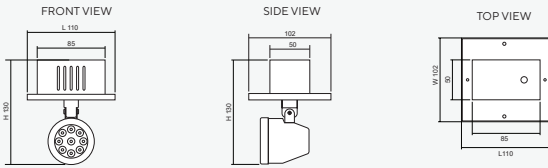

### Recessed Ceiling Mounted (R)

Dimensions (mm)

### Surface Ceiling Mounted (C)

Dimensions (mm)

### Surface Wall Mounted (W)

Dimensions (mm)

### Technical Specifications

Operating Temperature	10 to 50°C
Input Voltage	24VDC
LED Lamp Power	12W
Luminous Intensity	1,080 lm
Bulb Type	LED MR16
Base	GU5.3
Color Temperature	Warm White (3000K ± 250K) Daylight (6000K ± 250K)
Color Rendering Index	>80
Lamp Life Time	50,000 Hrs
Rated Beam Angle	50Deg
Degree of Protection	IP20
Dimension LxWxH	- Recessed Ceiling 110 x 102 x 130 mm - Surface Ceiling 90 x 85 x 125 mm - Surface Wall 90 x 76 x 155 mm
Material	Electro-galvanized steel sheet 1mm. thick with epoxy powder coating
Weight	- Recessed Ceiling 0.44 Kg - Surface Ceiling 0.36 Kg - Surface Wall 0.38 Kg
Hole cut LxW	- Recessed Ceiling L90 x W55 mm - Surface Ceiling - - Surface Wall -
Mounted	Recessed/ Surface Ceiling/ Surface Wall